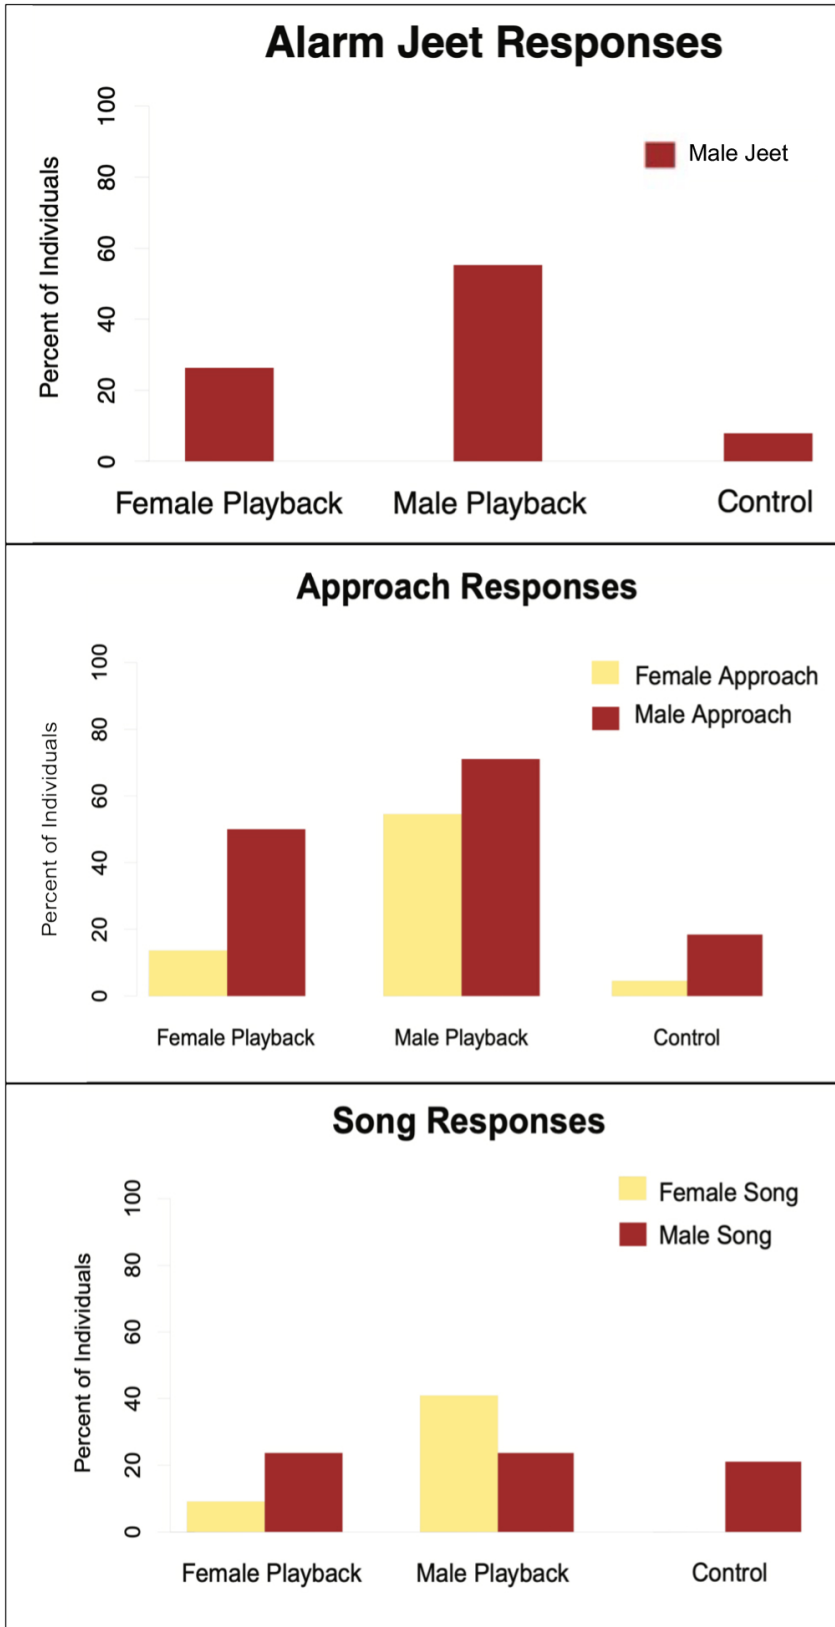

Appendix 2.

Responses to male and female playback compared to the control playback, Eastern Bluebird song. As predicted, the control playback did not elicit a response from either sex, and was thus not included after the first 38 trials.