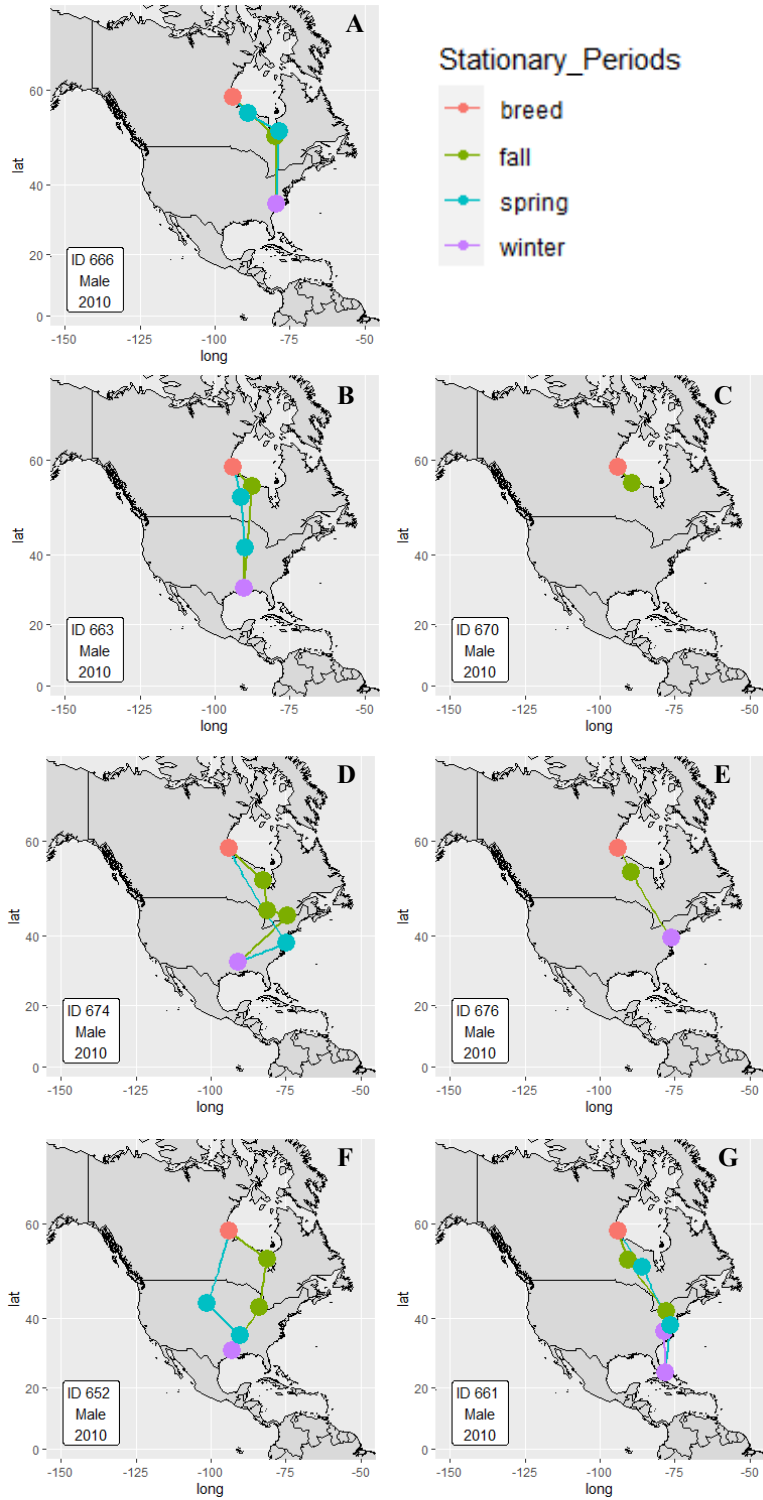

**Figure A1.1.** Stationary periods of female Dunlin tracked from 2010-2011.

**Figure A1.2.** Stationary periods of female Dunlin tracked from 2016-2017.

**Figure A1.3.** Stationary periods of male Dunlin tracked from 2010-2011.

**Figure A1.4.** Stationary periods of male Dunlin tracked from 2016-2017.